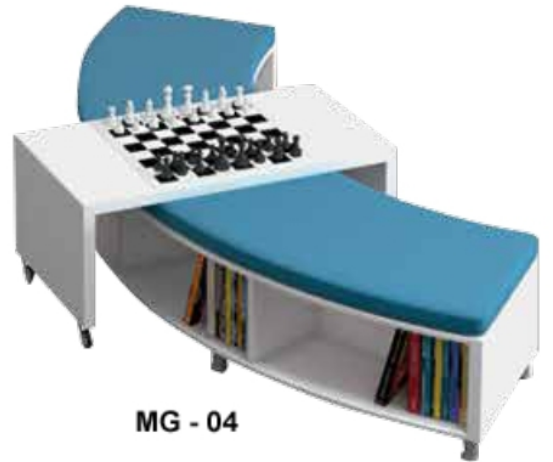

MODÜL GENEL UYGULAMALAR

MG - 04